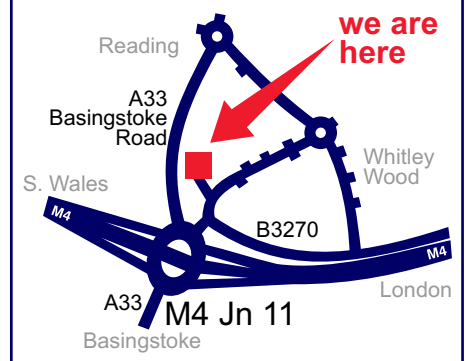

ROYAL BERKSHIRE
FIRE AND RESCUE SERVICE

MAKING BERKSHIRE SAFER