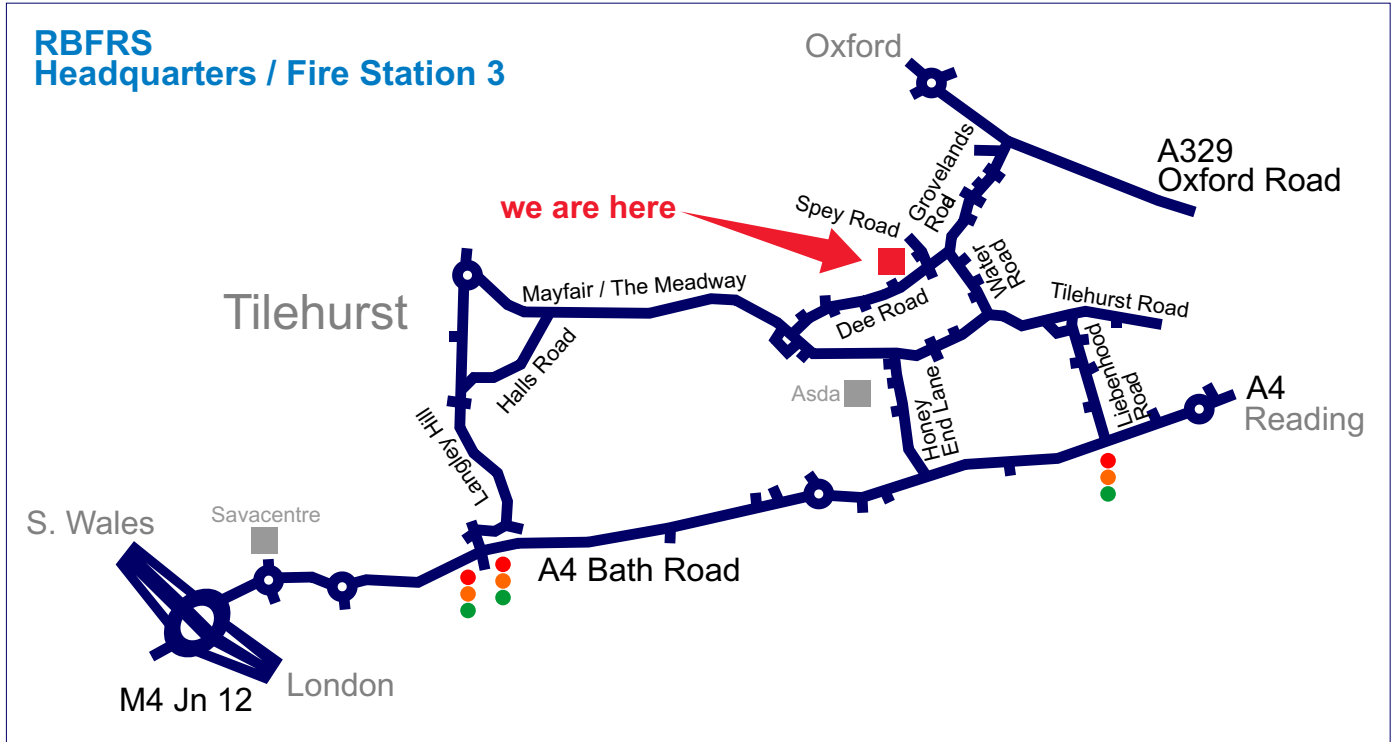

HOW TO FIND US

Brigade Headquarters

103 Dee Road, Tilehurst
 Reading
 Berkshire
 RG30 4FS

T. 0118 945 2888
 F. 0118 959 0510

Brigade Training Centre

Whitley Wood Road
 Reading
 Berkshire
 RG2 8FS

T. 0118 921 2527
 F. 0118 932 2836