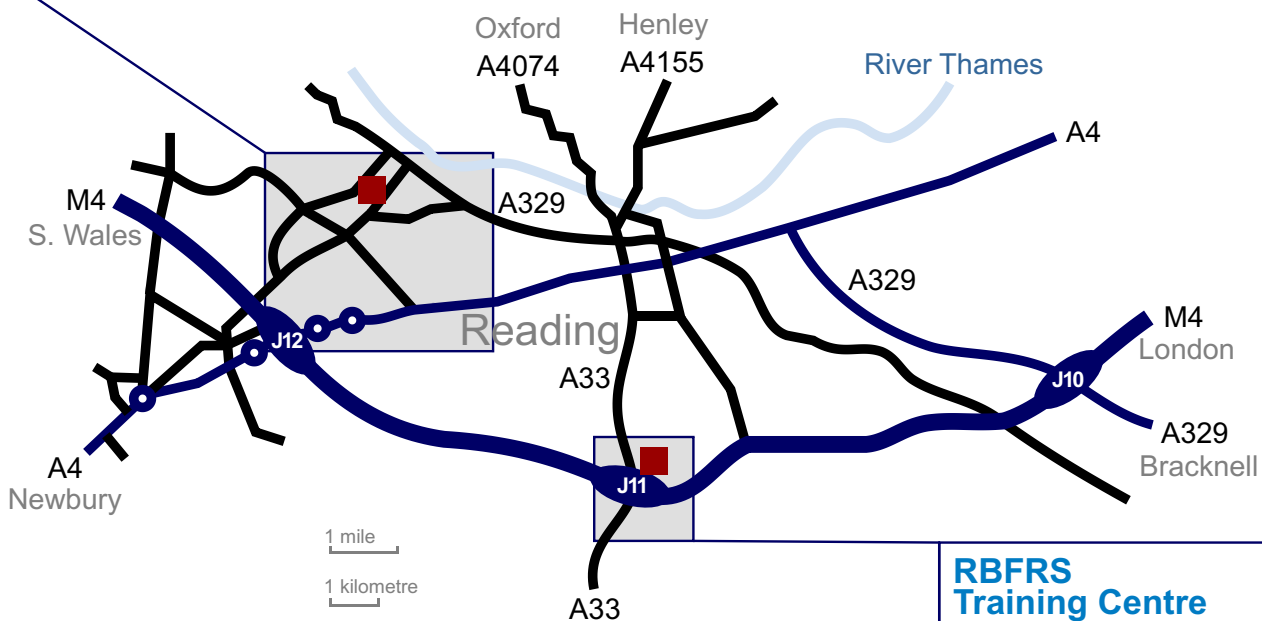

HOW TO FIND US

Brigade Headquarters

103 Dee Road, Tilehurst
 Reading
 Berkshire
 RG30 4FS

T. 0118 945 2888
 F. 0118 959 0510

Brigade Training Centre

Whitley Wood Road
 Reading
 Berkshire
 RG2 8FS

T. 0118 921 2527
 F. 0118 932 2836